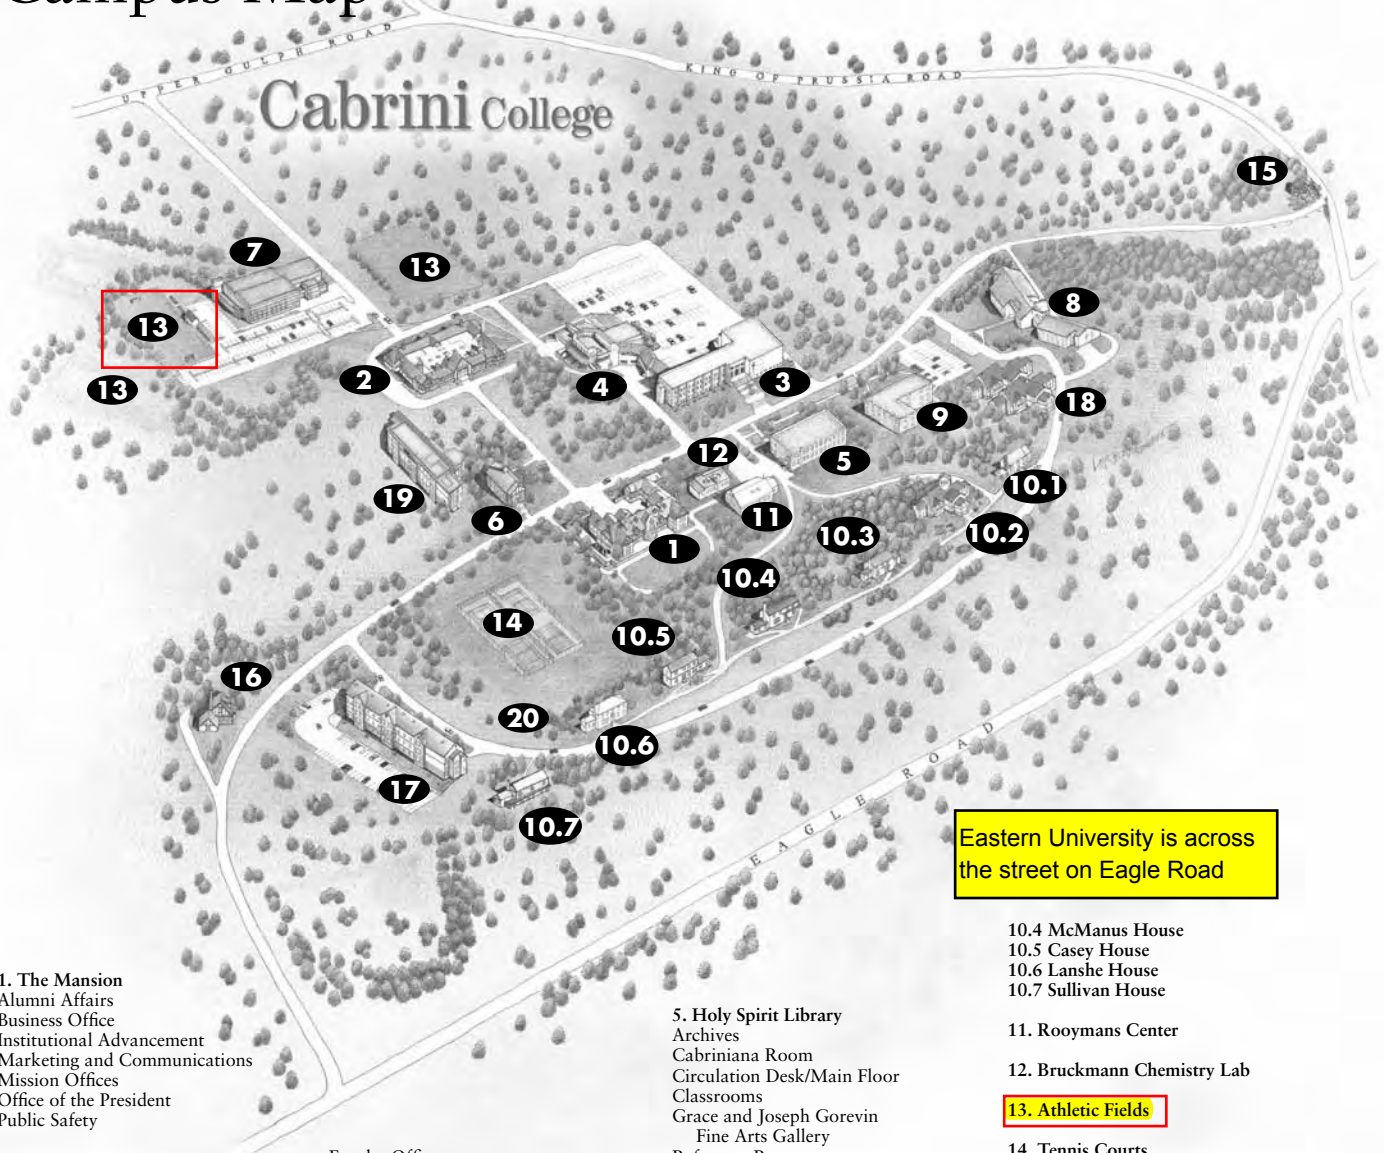

Campus Map

Eastern University is across the street on Eagle Road

- 1. The Mansion**
Alumni Affairs
Business Office
Institutional Advancement
Marketing and Communications
Mission Offices
Office of the President
Public Safety
- 2. Grace Hall**
Academic Affairs
Accelerated Degree Program
Admissions
Conference Room
Co-op and Career Services
Education Division
Faculty Mailboxes
Faculty Offices
Faculty Support
Financial Aid
Graduate and Professional Studies
Registrar
Theater
- 3. Founder's Hall:**
The Sister Ursula Infante Learning Center
Campus Ministry
Classrooms
Communications Center/Classroom
(Newsroom, TV/Radio Studio, Darkroom)
Computer Labs
Education Resource Center

- Faculty Offices
Information Technology
Language Lab
Math Resource Center
Psychology Lab
Service Learning
Student Restaurant
The Wolfington Center
- 4. George D. Widener Campus Center**
Art Studios
Bookstore
Diversity Initiatives
Fine Arts
Human Resources
Jazzman's Café
Lecture Hall
Lounge/Study Area
Mailroom
Music Studio
Residence Life
Student Activities
Student Development
Student Government

- 10.4 McManus House
10.5 Casey House
10.6 Lanshe House
10.7 Sullivan House
- 11. Rooymans Center**
- 12. Bruckmann Chemistry Lab**
- 13. Athletic Fields**
- 14. Tennis Courts**
- 15. Gatehouse**
- 16. Emmaus House**
- 17. Apartment Complex**
- 18. East Residence Hall**
- 19. Center for Science, Education and Technology (SET)**
Biology Lab
Center for Teaching and Learning
Academic Counselor
Peer Tutoring Center
Writing Center
Chemistry Labs
Classrooms
Computer Labs
Faculty Offices
- 20. West Residence Hall**